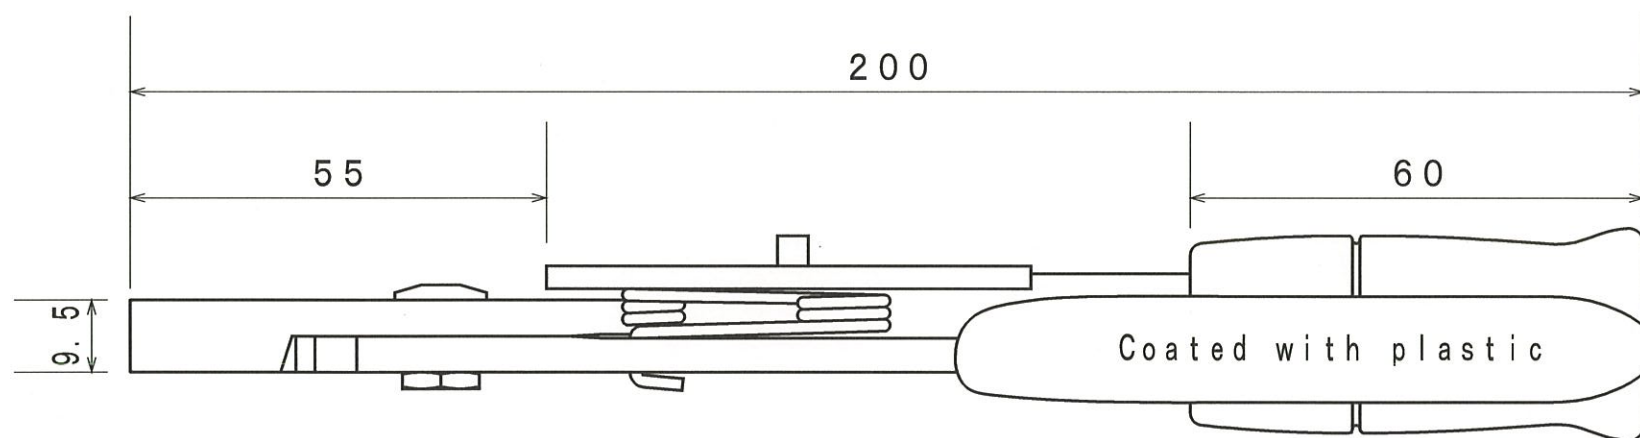

Aperture 10~12mm
Maximum about 25mm

REVISIONS	DATE	Content	DRAWN
00	2013. 07. 25	NEW DOCUMENT	仲井
APPROVED	CHECKED	DRAWN	TYPE
			JPS100Y
HERUTU ELECTRONICS CORPORATION			NAME
			Figure of dimensions
			DRAWING No.
			TKPW-03-00