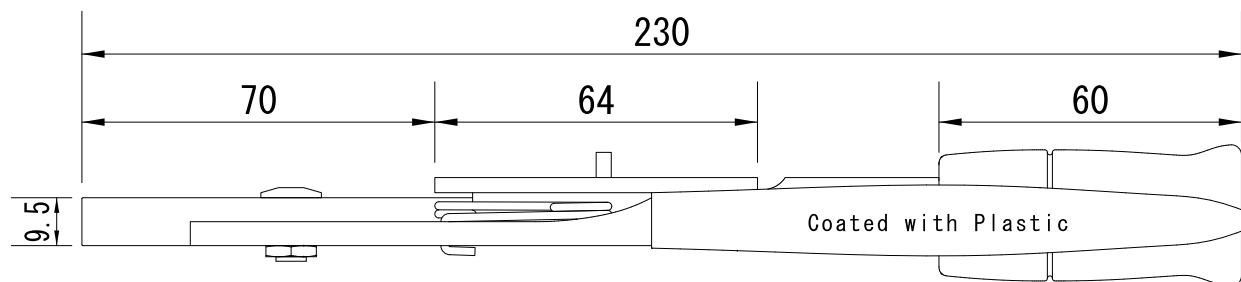

Aperture 10~12mm  
Maximum ≈25mm

REV	Date	Content		Drawn
00	2013.11.26	New Drawing		
Approved	Checked	Drawn	Type	JPS175YS
			Name	Dimensional Drawing
			No	TKPW-11-00
HERUTU ELECTRONICS CORPORATION				