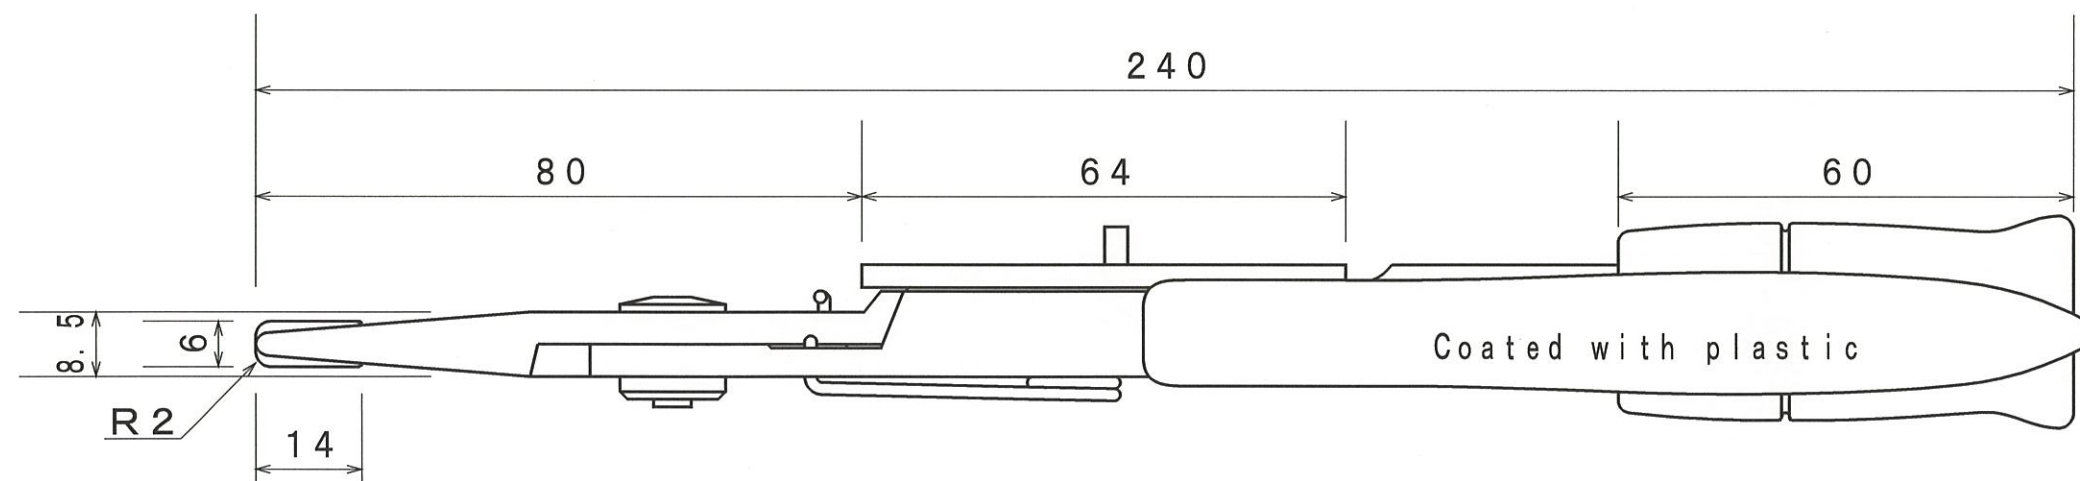

Aperture 17~20mm  
Maximum about 30mm

REVISIONS	DATE	Content	DRAWN
00	2013. 10. 07	NEW DOCUMENT	仲井
APPROVED	CHECKED	DRAWN	TYPE
			LN240SR
HERUTU ELECTRONICS CORPORATION			NAME
			Figure of dimensions
			DRAWING No.
			TKPW-05-00